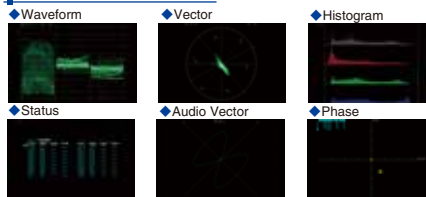

4K Waveform / Monitor

4K Waveform Monitor
WM-3206

4K waveform monitor, model WM-3206 receives 4K video input and display picture, waveform, vector, histogram, etc for 4K video quality control. It is suitable for following applications.

Free Layout

Interface

- ◆ Dual Link
- ◆ 3G-SDI
- ◆ HD-SDI

Formats

- ◆ 4096x2160
- ◆ 2048x1080
- ◆ 3840x2160
- ◆ 1920x1080

4K Division

- ◆ Square
- ◆ Two Sample Interleave ×2
- ◆ ×4

Waveform Monitor Functions