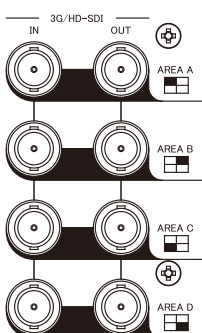

### Signal Interface

## Specifications

	DM-3409	DM-3432	DM-3410-A	DM-3412
Panel size	9inch	32inch	56inch	60inch
Resolution	3840x2160	3840x2160	3840x2160	3840x2160
Switching	VA	New mode2	VA	UV2A
Backlight	LED(White)	LED(White)	CCFL	LED(White)
Brightness	400cd/m <sup>2</sup>	400cd/m <sup>2</sup>	350cd/m <sup>2</sup>	400cd/m <sup>2</sup>
Contrast	800:1	1000:1	950:1	3500:1
Input (SDI)	3G/HD-SDIx4	3G/HD-SDIx4 Dual Link HD-SDIx8 (common)	3G/HD-SDIx4 Dual Link HD-SDIx8 (common)	3G/HD-SDIx4 Dual Link HD-SDIx8 (common)
Input (PC)	N/A	DVI-D(Single)x4 DVI-D(Dual)x2 (common) or HDMIx1/DisplayPortx4	DVI-D(Single)x4 (or DVI-D(Dual)x2)	DVI-D(Single)x4 (or DVI-D(Dual)x2)
Color depth	8bit	10bit	10bit	10bit
Frame rate	50p/59.94p/60p 50i/59.94i/60i 29.97p/sF/30p/sF 23.98p/sF/24p/sF 25p/sF	50p/59.94p/60p 50i/59.94i/60i 29.97p/sF/30p/sF 23.98p/sF/24p/sF 25p/sF	50p/59.94p/60p 50i/59.94i/60i 29.97p/sF/30p/sF 23.98p/sF/24p/sF 25p/sF	50p/59.94p/60p 50i/59.94i/60i 29.97p/sF/30p/sF 23.98p/sF/24p/sF 25p/sF
Power consumption	55W MAX	200W MAX	590W MAX	390W MAX
Dimensions (excluding subjected parts)	297(W)x195(H)x78(D)mm	750(W)x450(H)x150(D)mm	1,370(W)x776(H)x160(D)mm	1,480(W)x800(H)x160(D)mm
Weights	Approx. 3.1kg	Approx. 15kg	Approx. 50kg	Approx. 60kg