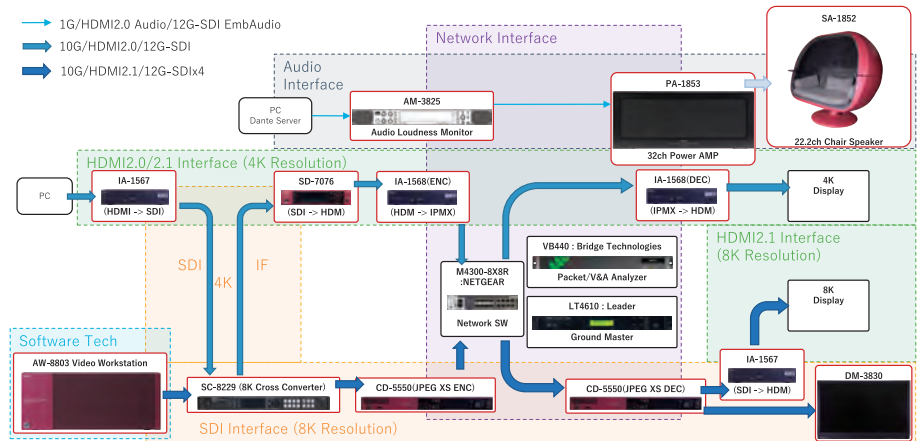

## JPEG XS IP Gateway

JPEG XS IP Gateway reduces line load and transmits high-definition video up to 8K resolutions to remote locations.

## IPMX Converter

In addition to broadcast equipment, professional AV equipment is making its way in IP utilization. IPMX supports up to 4K resolution.

## 8K Resolution Compatible Cross Converter

In addition to 2K, 4K, and 8K resolution and interface conversion, this cross converter supports color gamut and dynamic range conversion. It connects video in different formats with this one unit.

		INPUT				SC-8229		OUTPUT				
VIDEO	8K	12G	Type 1	2SI	Format Conversion	4K-2SI	SQD	2SI	Type 1	12G	YOCo 4:2:2	8K
		6G	Level A	SQD					Level A	6G		
	4K	12G	Type 1	2SI	Dynamic Range Conversion	2SI	Type 1	12G	2SI	Type 1	12G	4K
		6G	Type 1	2SI					Level A	3G	YOCo 4:2:2	
HD	YOCo 4:2:2	3G	Level A	SQD	Color Gamut Conversion	SQD	2SI	Level A	3G	YOCo 4:2:2	HD	
		3G	Level B	SQD					Level B	3G		
		3G	Level A	1.5G		Single	Level A	Level B	1.5G			
AUDIO	8K	Free Mapping				Ch.1 ~ Ch.32				8K		
	4K	5.1ch Down MIX Mapping Stereo Down MIX Mapping				Ch.1 ~ Ch.16				4K		